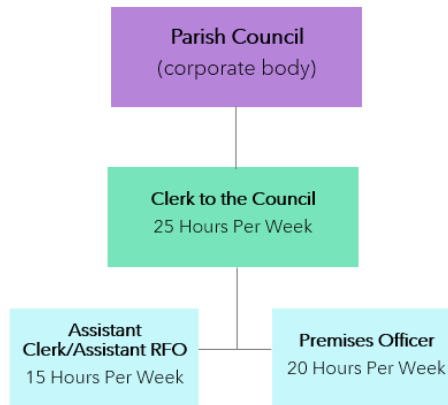

Leicester Forest East Parish Council

Organisation chart

- All Parish Council staff are permanent.
- All staff can be contacted via 0116 239 0039 or clerk@lfeparishcouncil.org.uk.
- Reviewed March 2023
- Reviewed July 2023
- Reviewed July 2024
- Date for next Review July 2025